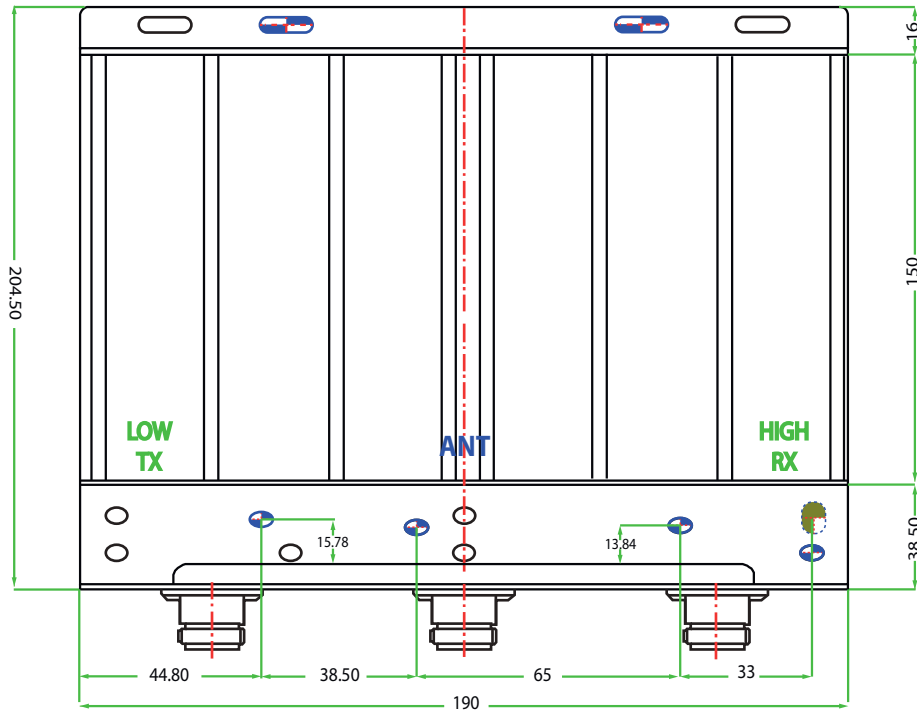

# Product Drawing

6-Cavity Duplexer | LT-DPXL-450-500-5/6

### Front